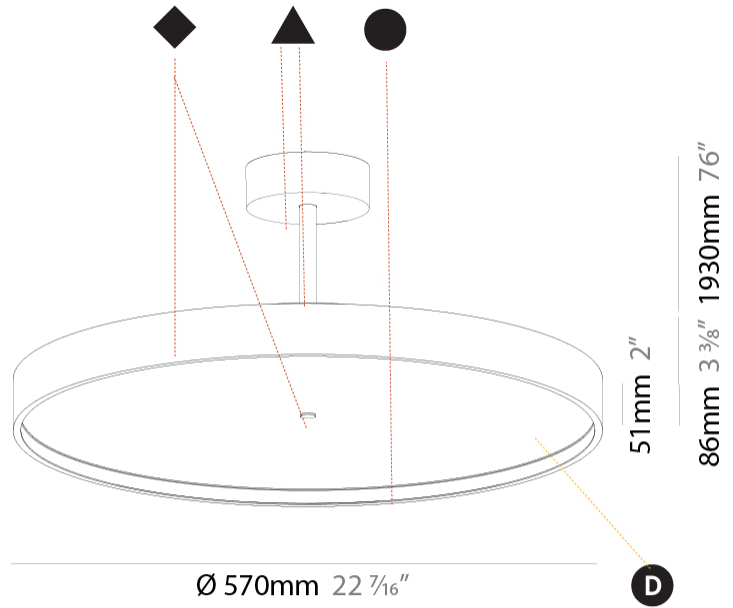

GENERAL

Series: Sign Diva Tube
Subseries: Sign Diva Tube Korona
Brand: Prolicht
Division: Architectural
Mounting Type: Suspension
Mounting Location: Ceiling
Subcategory: Pendant

PHYSICAL

Shape: Round
Diameter (mm): 570
Diameter (in): 22 7/16
Height (mm): 86
Height (in): 3 3/8
Max. Overall Height (mm): 2016
Max. Overall Height (in): 79 3/8
Light Distribution: Direct
Weight (kg): 7.982
Weight (lbs): 17.597
Diffuser: PMMA - Opal / Micro-Prism / Sparkling Secret / Vintage Industrial
Fixture Finish: SSR / BKV / CWI / CRY / HAB / LAG / UFT / ITA / RUA / RUR / MIC / FTG / MYG / TWT / LOD / PUS / FRO / FUP / KIA / POP / BLS / SPG / MEY / GOH / GUM / CHC / COM / ABZ / JAG / OBR / MOS / ROR
Fixture Material: Extruded Aluminum / Steel

ELECTRICAL

Lamp Type: LED (Zhaga Standard)
Input Wattage (W): 49
Total Output Wattage (W): 46.9
Dimming: Tri-Mode (Non-Dimming and Phase Dimming (120Vac only) and 0-10V Dimming)
Driver Included: Yes
Driver Location: Integrated
Driver Type: Constant Current - Universal
Driver Class: Class 2
Input Voltage (V): 120 - 277
Constant Current (MA): 350

LED

Color Temperature (°K): 2700 / 3000 / 3500 / 4000
Max. Delivered Lumen (lm): 4978 / 5337 / 5384 / 5494
Nominal Lumen (lm): 6199 / 6646 / 6705 / 6842
CRI: >90 CRI
Lamp Life (hrs): 50000

OPTICAL

RATINGS AND CERTIFICATIONS

Certified By: Certified for North American Standards
IP rating: IP20